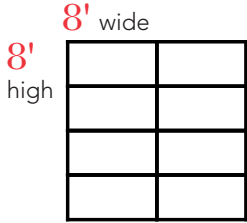

Select your glass type and structure color

1 Choose a panel style